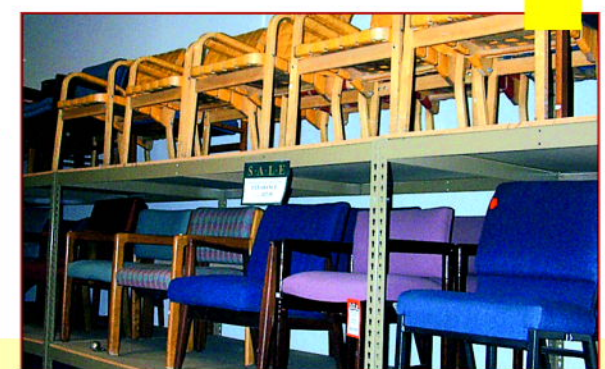

**VARIOUS STYLES OF USED DESKS**

from **\$79<sup>00</sup>**

**USED MID BACK CHAIRS VARIOUS STYLES**

from **\$75<sup>00</sup>**

**USED COMPUTER CHAIRS VARIOUS STYLES**

from **\$95<sup>00</sup>**

**USED TASK CHAIRS VARIOUS STYLES**

from **\$50<sup>00</sup>**

**GUEST CHAIRS - VARIOUS STYLES**

from **\$25<sup>00</sup>**

Used office furniture items pictured above are available at time of printing. We cannot guarantee that the exact items and colors shown will be available at all times. Used items are limited to stock on hand. See store for details.